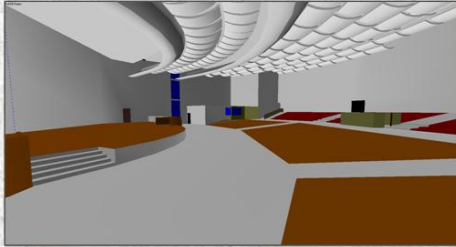

SLAVIC GOSPEL CHURCH

Federal Way Washington

At this time CD Documents are complete and the church is seeking financing to begin the build out of a 1700 seat sanctuary future plans include expanding by adding a balcony in the sanctuary for a total seat capacity of 2750